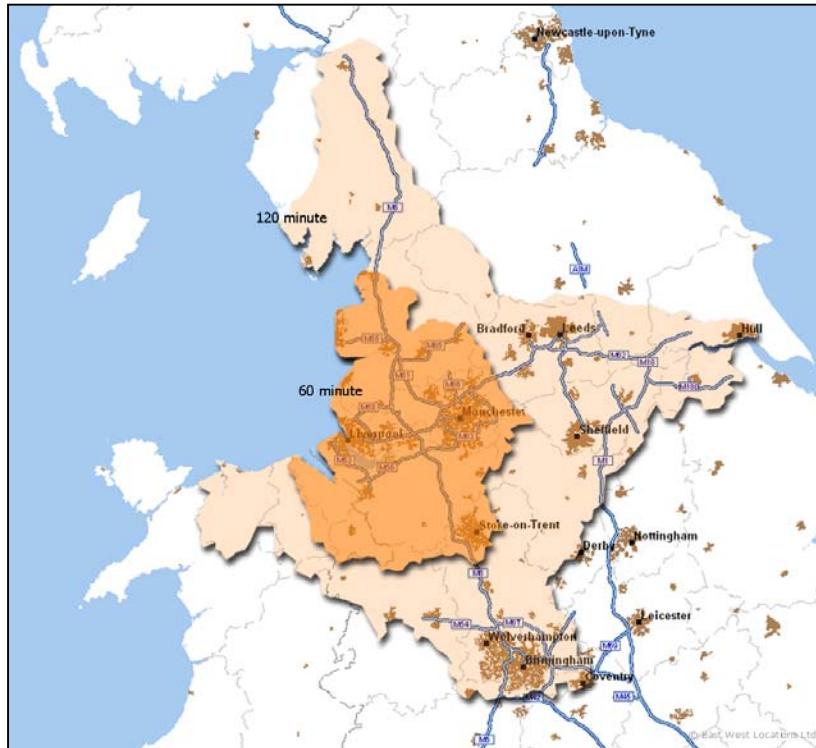

Regional Connectivity

One of the most densely populated regions in the UK

- **60 Minute Catchment**
 - 6.8m Residents
 - 4.3m Working Age Population
 - 2.6m (38.1%) Under 30
 - Preston, Manchester, Stoke, Chester
- **120 Minute Catchment**
 - 14.8m Residents
 - 9m Working Age Population
 - 5.7m (38.2%) Under 30
 - Birmingham, Carlisle, Leeds, Hull